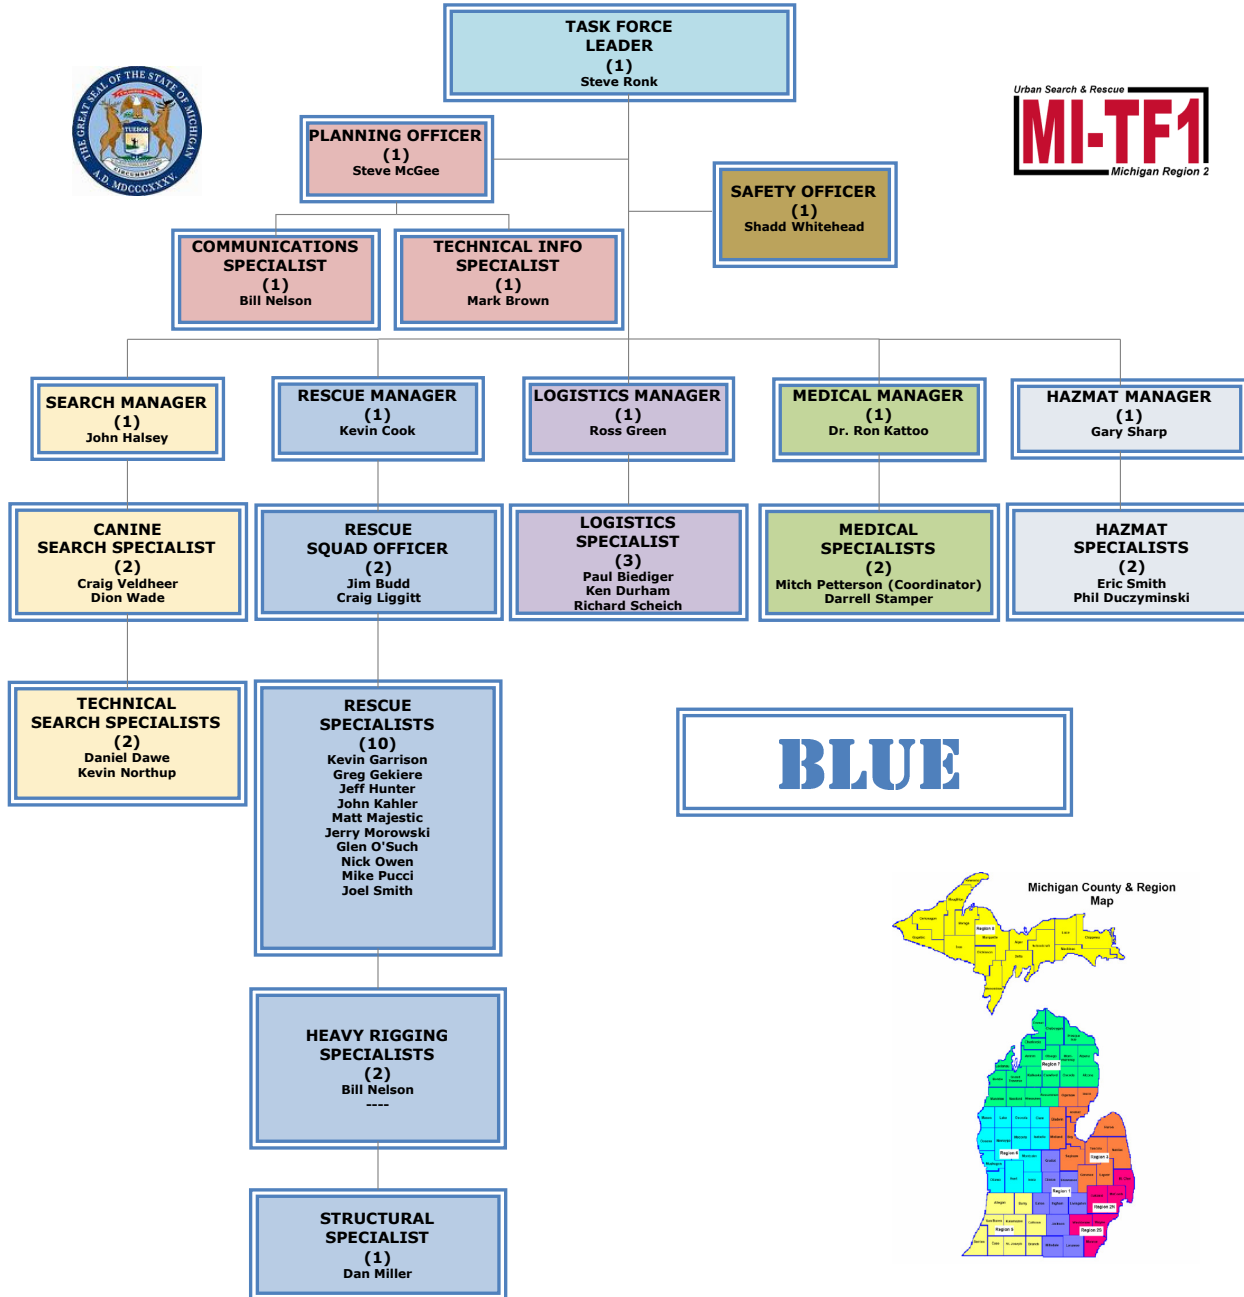

MICHIGAN / REGION 2 TYPE II USAR TASK FORCE

NOVEMBER 2009

BLUE