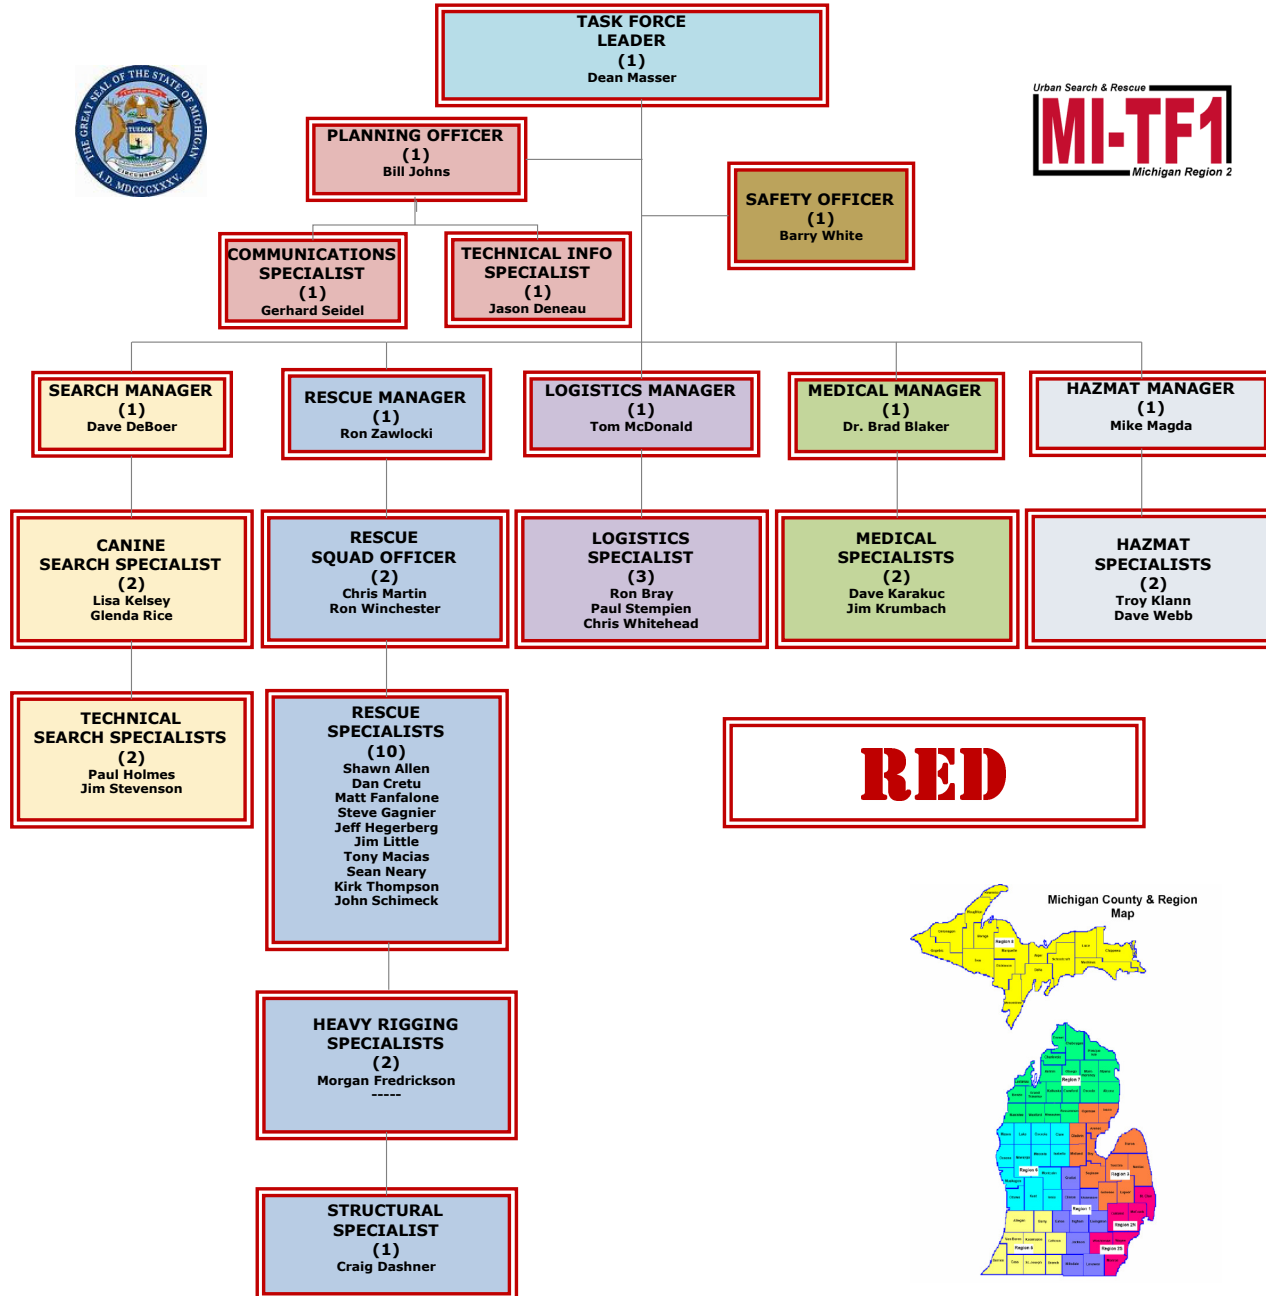

# MICHIGAN / REGION 2 TYPE II USAR TASK FORCE

NOVEMBER 2009

**RED**